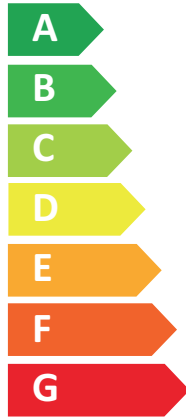

ENERG  
енергия · ενέργεια

**VISSMANN**

**VITOCAL 222-S, AWBT 221.C10**

**A++**

**A**

Two icons showing sound power levels: a speaker inside a house icon with the value 39 dB, and a house icon with a speaker outside with the value 56 dB.

**A**

Two icons representing sound power levels. The top icon shows a speaker inside a house with the value 39 dB. The bottom icon shows a speaker outside a house with the value 56 dB.

- 16 kW
- 11 kW
- 6 kW