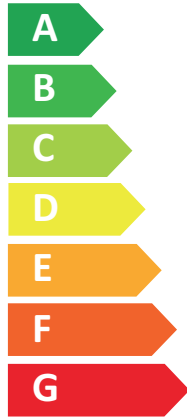

A

Two icons representing sound power levels: a speaker inside a house icon and a house with a speaker icon.

39 dB

53 dB