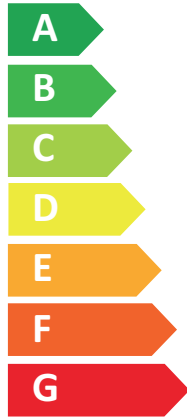

**A**

Two icons showing sound power levels: a speaker icon with sound waves and a house icon with sound waves.

**39 dB**

**53 dB**

Legend for power output zones:

- 8 kW (darkest blue)
- 5 kW (medium blue)
- 3 kW (lightest blue)