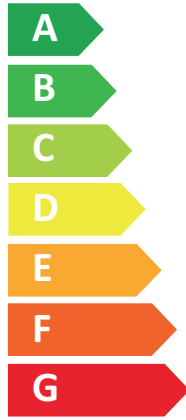

ENERG  
енергия · ενέργεια

**VISSMANN**

**VITOCAL 222-S, AWBT 221.C10**

**A++**

**A**

Two icons showing sound power levels: a speaker inside a house icon with the value 39 dB, and a house icon with a speaker outside with the value 56 dB.

**A**

Two icons representing sound power levels. The top icon shows a speaker inside a house with the value 39 dB. The bottom icon shows a speaker outside a house with the value 56 dB.

- 16 kW
- 11 kW
- 6 kW

2015

811/2013

5863323-01

ENERG  
енергия · ενέργεια

**VISSMANN**

**VITOCAL 222-S, AWBT-E-AC 221.C10**

**A++**

**A**

Two icons representing sound power levels: a speaker icon with sound waves and a house icon with sound waves.

**39 dB**

**56 dB**

- 14 kW**
- 9 kW**
- 5 kW**

2015

811/2013

5863330-01