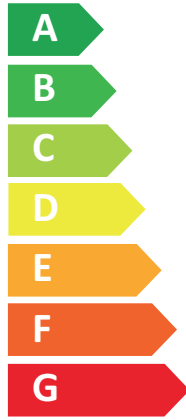

# ENERG

енергия · ενέργεια

**VIESMANN**

**VITOCAL 222-S, AWBT-M-E-AC 221.C08**

**A++**

**A**

Two icons representing sound power levels: a speaker inside a house and a house with a speaker. Below the first icon is the text "39 dB" and below the second is "58 dB".

- 10 kW
- 7 kW
- 4 kW

2015

811/2013

5863326-01

ENERG  
енергия · ενέργεια

**VISSMANN**

**VITOCAL 222-S, AWBT-M-E-AC 221.C10**

**A++**

**A**

Two icons representing sound power levels: a speaker inside a house icon and a house with a speaker icon.

**39 dB**

**56 dB**

- 14 kW**
- 9 kW**
- 5 kW**

2015

811/2013

5863327-01